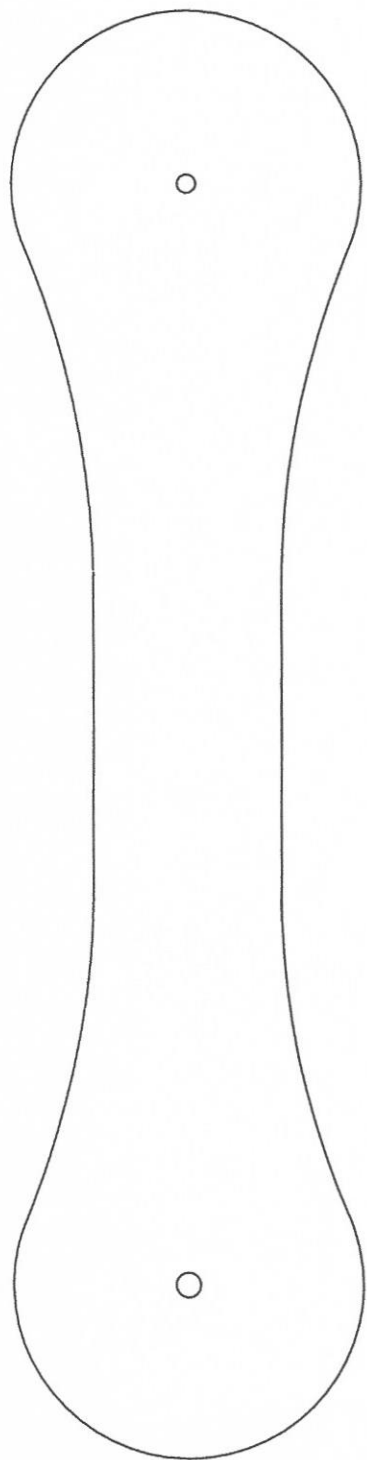

SITTINGBOURNE IN BLOOM

Design a flower bed Competition

Name..... Age..... School.....